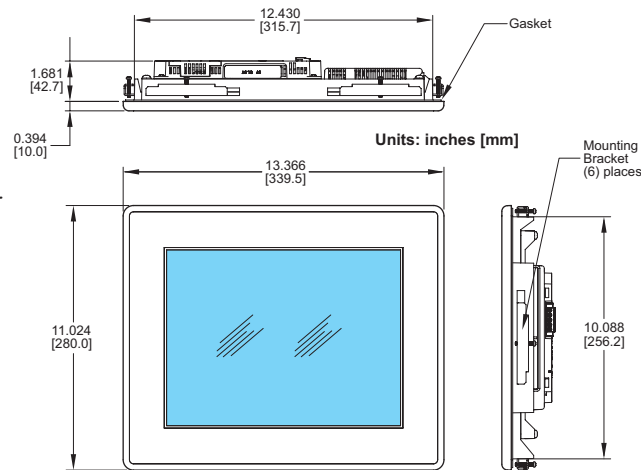

Dimensions