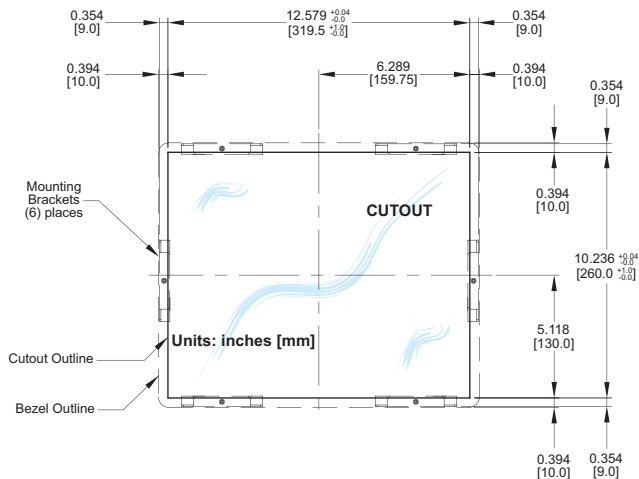

Mounting Cutout